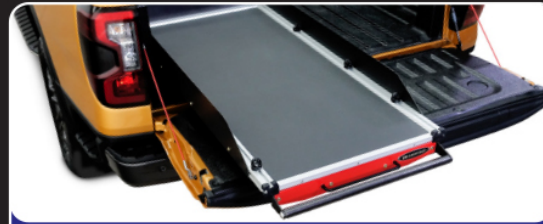

CB-778-02-R Slider floor (Half)