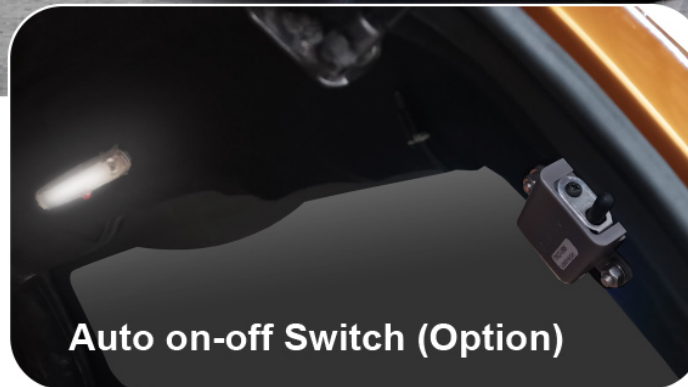

For
RANGER

CARRYBOY[®]

Canopy

SLR

(Available for Dual cab & Extra cab)

Side Lift up windows with tinted glass, carpet lining, L.E.D. interior & brake light

Side Door Handle

Rear Door Handle

Bigger Opening Space

Auto on-off Switch (Option)

Central Locking (Option)

No Internal Bars Needed

ROOF LOADING CERTIFIED

100kg Road or 400kg Static

INTERNATIONAL

www.carryboy.com

Blank Side Option for Commercial Purpose

Side Lock and Handle

New Style Brake Light

WM

(Available for Dual cab & Extra cab)

WORKMAN CANOPY

A commercial and work style canopy with side fiberglass lift up doors.