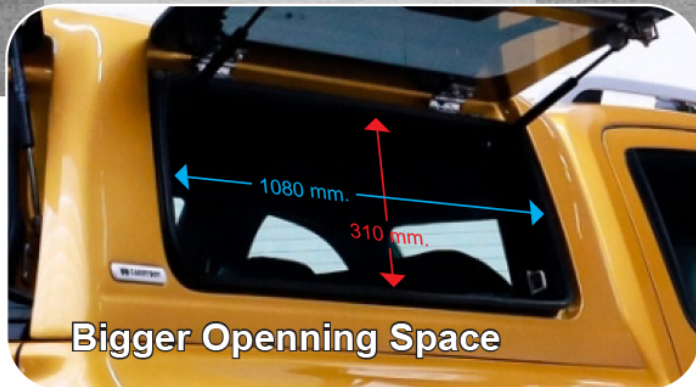

For
RANGER

CARRYBOY[®]

Canopy

SLR

(Available for Dual cab & Extra cab)

Side Lift up windows with tinted glass, carpet lining, L.E.D. interior & brake light

Side Door Handle

Rear Door Handle

Bigger Opening Space

Auto on-off Switch (Option)

Central Locking (Option)

No Internal Bars Needed

ROOF LOADING CERTIFIED

100kg Road or 400kg Static

INTERNATIONAL

www.carryboy.com