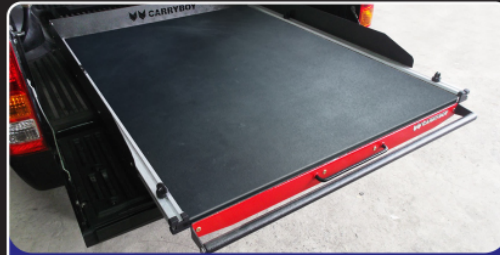

Slider floor & Drawers

CB-778 Slider floor (Universal)