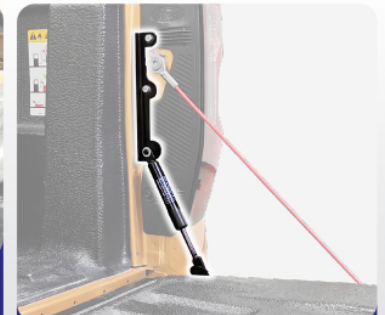

Blank Side Option for Commercial Purpose

Side Lock and Handle

New Style Brake Light

WM

(Available for Dual cab & Extra cab)

WORKMAN CANOPY

A commercial and work style canopy with side fiberglass lift up doors.

Hood Shocks + Struts They're designed to let you smoothly raise, securely hold open and silently close your vehicle's hood.

CB-111 Tailgate Damper

CB-119
Tailgate UP
& Down

CB-1001
Universal
Tailgate
Seal