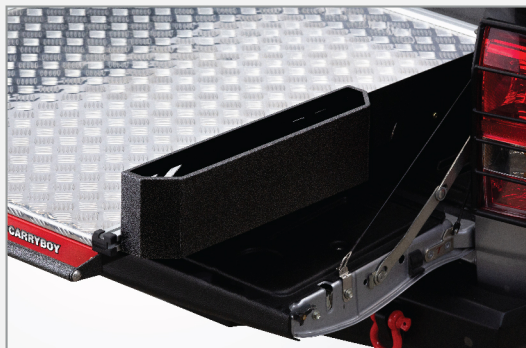

CB-778-01
All extra cab utes

CB-778-02
Half cargo model

Customized

Options

Customize your perfect slider floor.

Bucket (Only for universal model)

Cargo Divider

Aluminum Checker Plate Floor