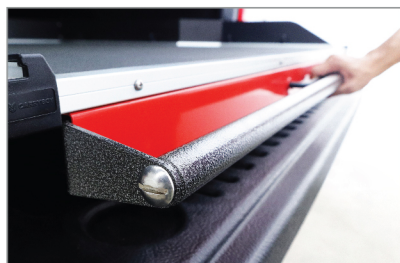

www.facebook.com/carryboyaust/

QUEENSLAND

www.carryboyqld.com.au

www.facebook.com/CARRYBOYQLD/

Why Choose CARRYBOY ?

Anti slip rubber floor mat
(Washable)

Smart hook rail (6 points)

Ergonomic design handle
(One hand operation)