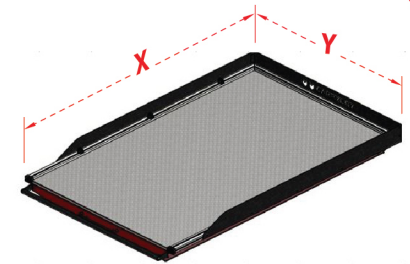

Heavy duty bearings

Locking positions

Step 1

Step 2

Step 3

Variation

CB-788
Full bed model

CB-778
Universal model

CB-778-01
All extra cab utes

CB-778-02
Half cargo model

Customized

Options

Customize your perfect slider floor.

Bucket (Only for universal model)

Cargo Divider

Aluminum Checker Plate Floor